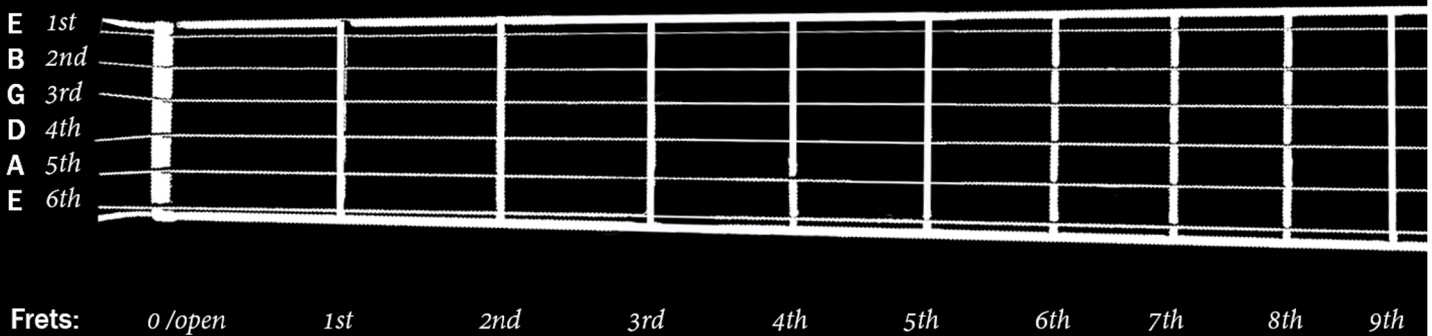

Map Of The Guitar

String And Fret Names

The Musical Alphabet - The Chromatic Scale

C#	D#	F#	G#	A#	C#	D#	F#	G#	A#	C#	D#	F#	G#	A#	C#	D#	F#	G#	A#
D \flat	E \flat	G \flat	A \flat	B \flat	D \flat	E \flat	G \flat	A \flat	B \flat	D \flat	E \flat	G \flat	A \flat	B \flat	D \flat	E \flat	G \flat	A \flat	B \flat

C2	D	E	F	G	A	B	C3	D	E	F	G	A	B	C4	D	E	F	G	A	B	C5	D	E	F	G	A	B	C6	D	E	F	G	A	B
----	---	---	---	---	---	---	----	---	---	---	---	---	---	----	---	---	---	---	---	---	----	---	---	---	---	---	---	----	---	---	---	---	---	---